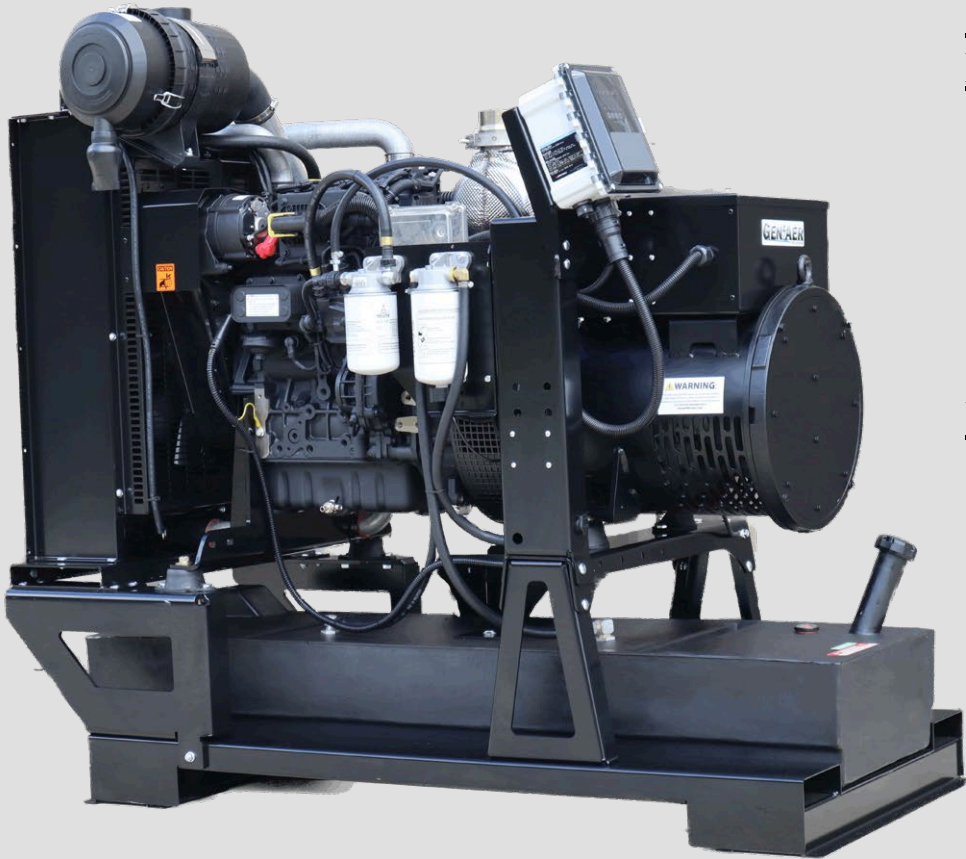

GenAer DU Series Power Units

Standard Power Unit Models

- DU40G – 40 KW
- DU45G – 45 KW

Unit Weight Less Fuel

- DU40G - 1600 LBS
- DU45G - 1700 LBS

System Features

- Deutz Tier 4 Diesel Engine
- 12 Lead Industrial Copper Wound Generator
- Electronic Control Panel
- Low Engine Oil Pressure Shutdown
- High Engine Temperature Shutdown
- 40 Gallon Integrated Poly Fuel Tank
- Powder Coated Steel Base Frame
- Spin on filters for easy engine service
- Four way lifting pockets

Featured Component

Chosen for their superior quality and reliability.

Unit Dimensions